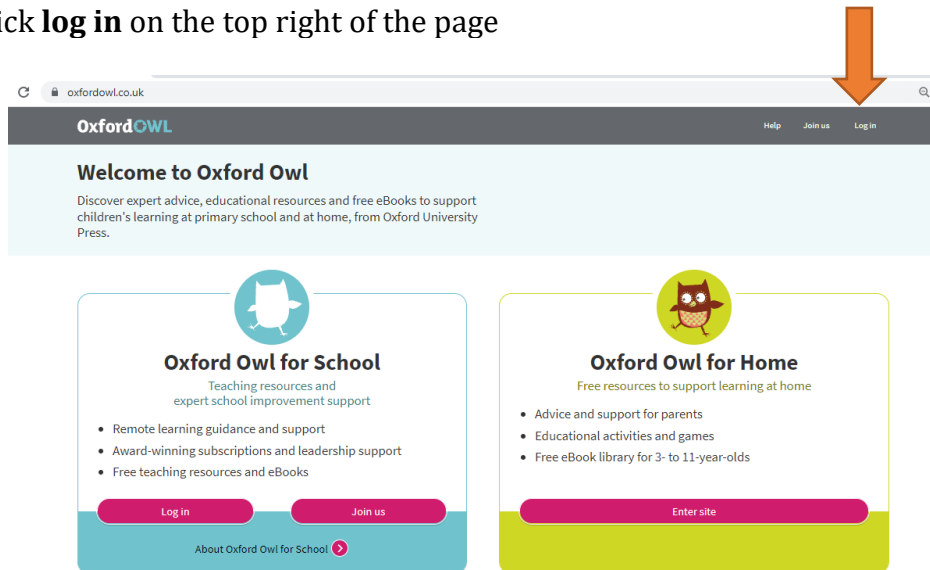

Oxford Owl Read Write Inc E-book Library

How to log on

1. Go to Oxford Owl website <https://www.oxfordowl.co.uk/>
2. Click **log in** on the top right of the page

This takes you to the log in page

Login
Please select your user type.